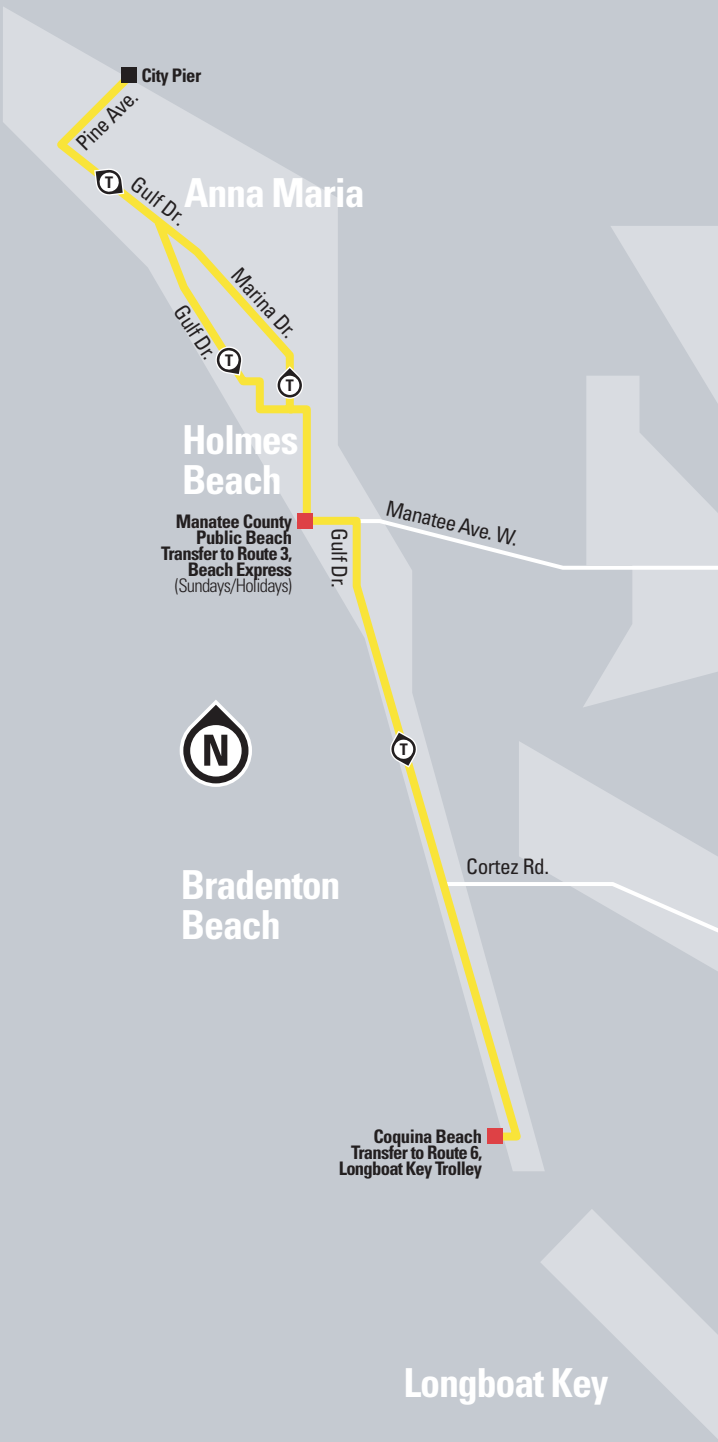

Transfer Points ■  
Stops ■

## T Anna Maria Island

Service Days	Anna Maria City Pier	Gulf Dr. at 78th St.	Island Shopping Center	Manatee County Beach	Bradenton Beach City Limit	Bridge St.	Coquina Beach
M-Su	6:00	6:05	6:10	6:15	6:20	6:25	6:30
M-Su	6:30	6:35	6:40	6:45	6:50	6:55	7:00
M-Su	7:00	7:05	7:10	7:15	7:20	7:25	7:30
M-Su	7:20	7:25	7:30	7:35	7:40	7:45	7:50
M-Su	7:40	7:45	7:50	7:55	8:00	8:05	8:10
M-Su	8:00	8:05	8:10	8:15	8:20	8:25	8:30
M-Su	8:20	8:25	8:30	8:35	8:40	8:45	8:50
M-Su	8:40	8:45	8:50	8:55	9:00	9:05	9:10
M-Su	<b>See Note Below</b>						
M-Su	<b>9:00</b>	<b>9:05</b>	<b>9:10</b>	<b>9:15</b>	<b>9:20</b>	<b>9:25</b>	<b>9:30</b>
M-Su	<b>9:30</b>	<b>9:35</b>	<b>9:40</b>	<b>9:45</b>	<b>9:50</b>	<b>9:55</b>	<b>10:00</b>
M-Su	<b>10:00</b>	<b>10:05</b>	<b>10:10</b>	<b>10:15</b>	<b>10:20</b>	<b>10:25</b>	<b>10:30</b>

**Note:** Manatee Trolleys on Anna Maria Island run daily at 20 minute intervals until 9 p.m. then run every 30 minutes until 10:30 p.m.

**Please note that all times are leave times.**

Black time points = A.M. **Bold, blue time points = P.M.**

**Stops:** Trolley Stops are two to four blocks apart along the route. Look for the GREEN sign with the picture of a trolley on it.

**Fare:** Free